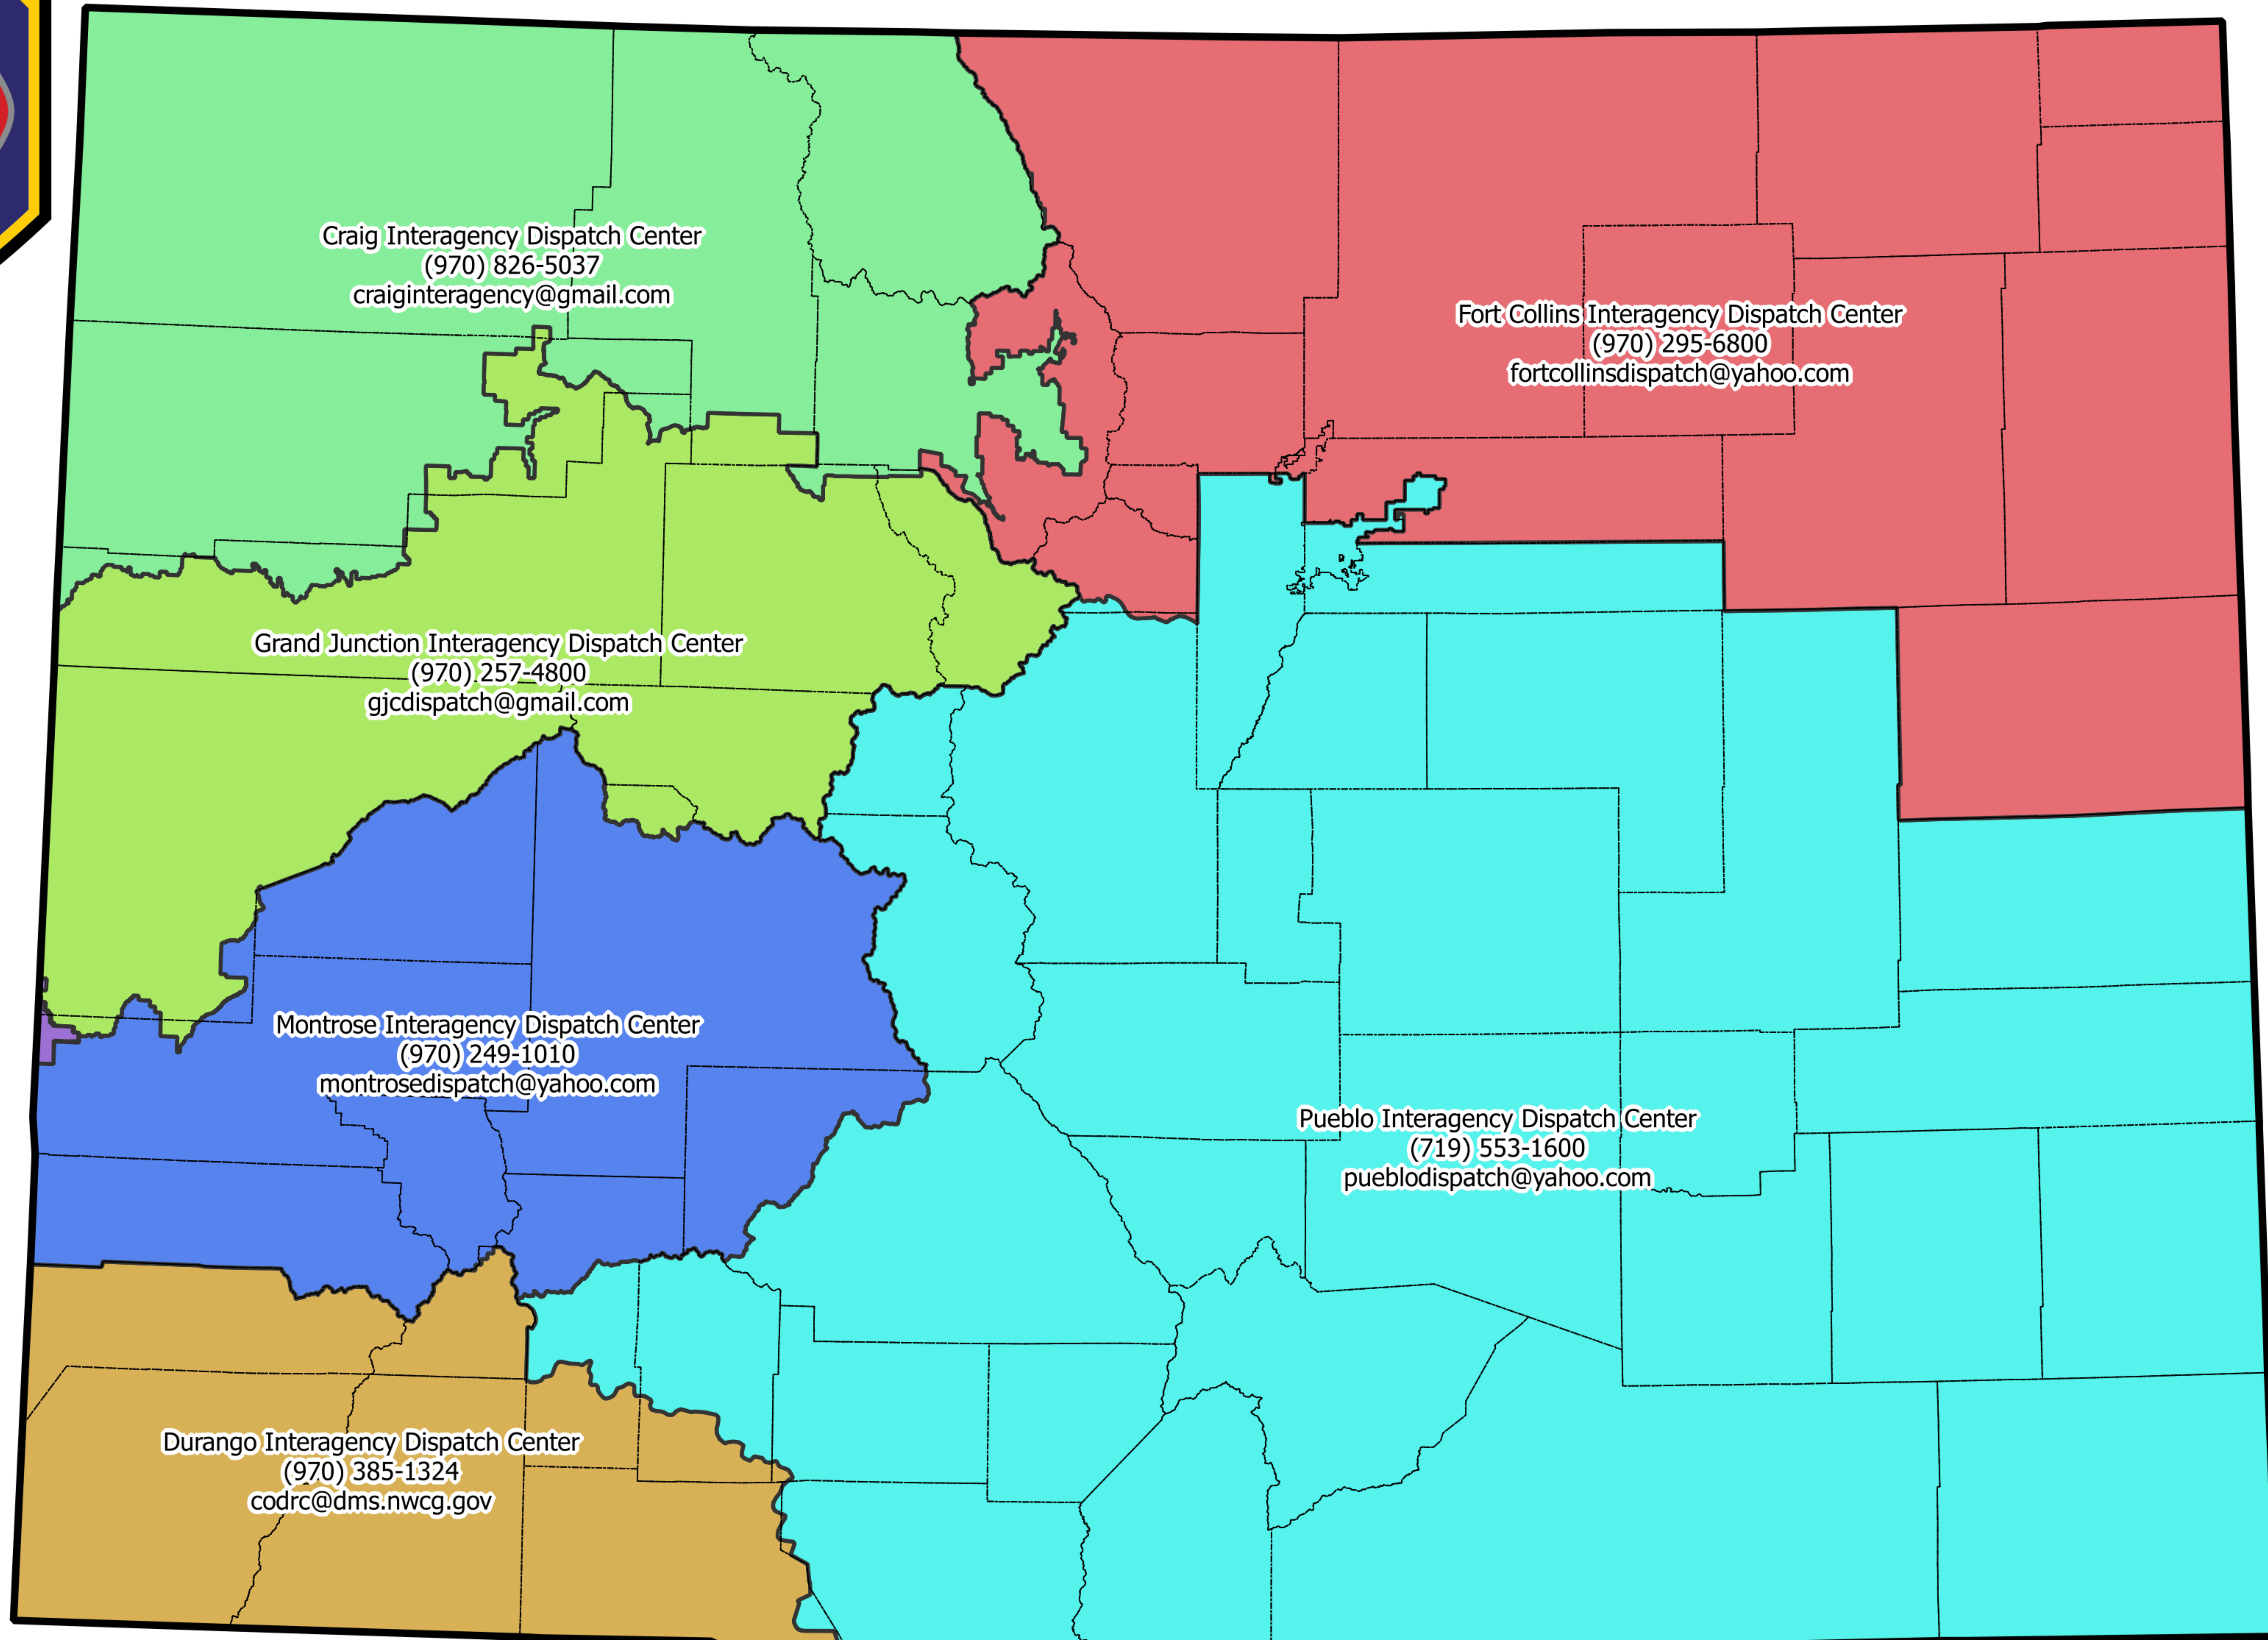

Colorado Division of Fire Prevention and Control Interagency Dispatch Center Boundaries

Legend

Counties

Dispatch Centers

- Craig
- Durango
- Fort Collins
- Grand Junction
- Moab
- Montrose
- Pueblo

The information contained in this map is based on the most currently available data and has been checked for accuracy. DFPC does not guarantee the accuracy of any information presented, is not liable in any respect for any errors or omissions, and is not responsible for determining "fitness for use."