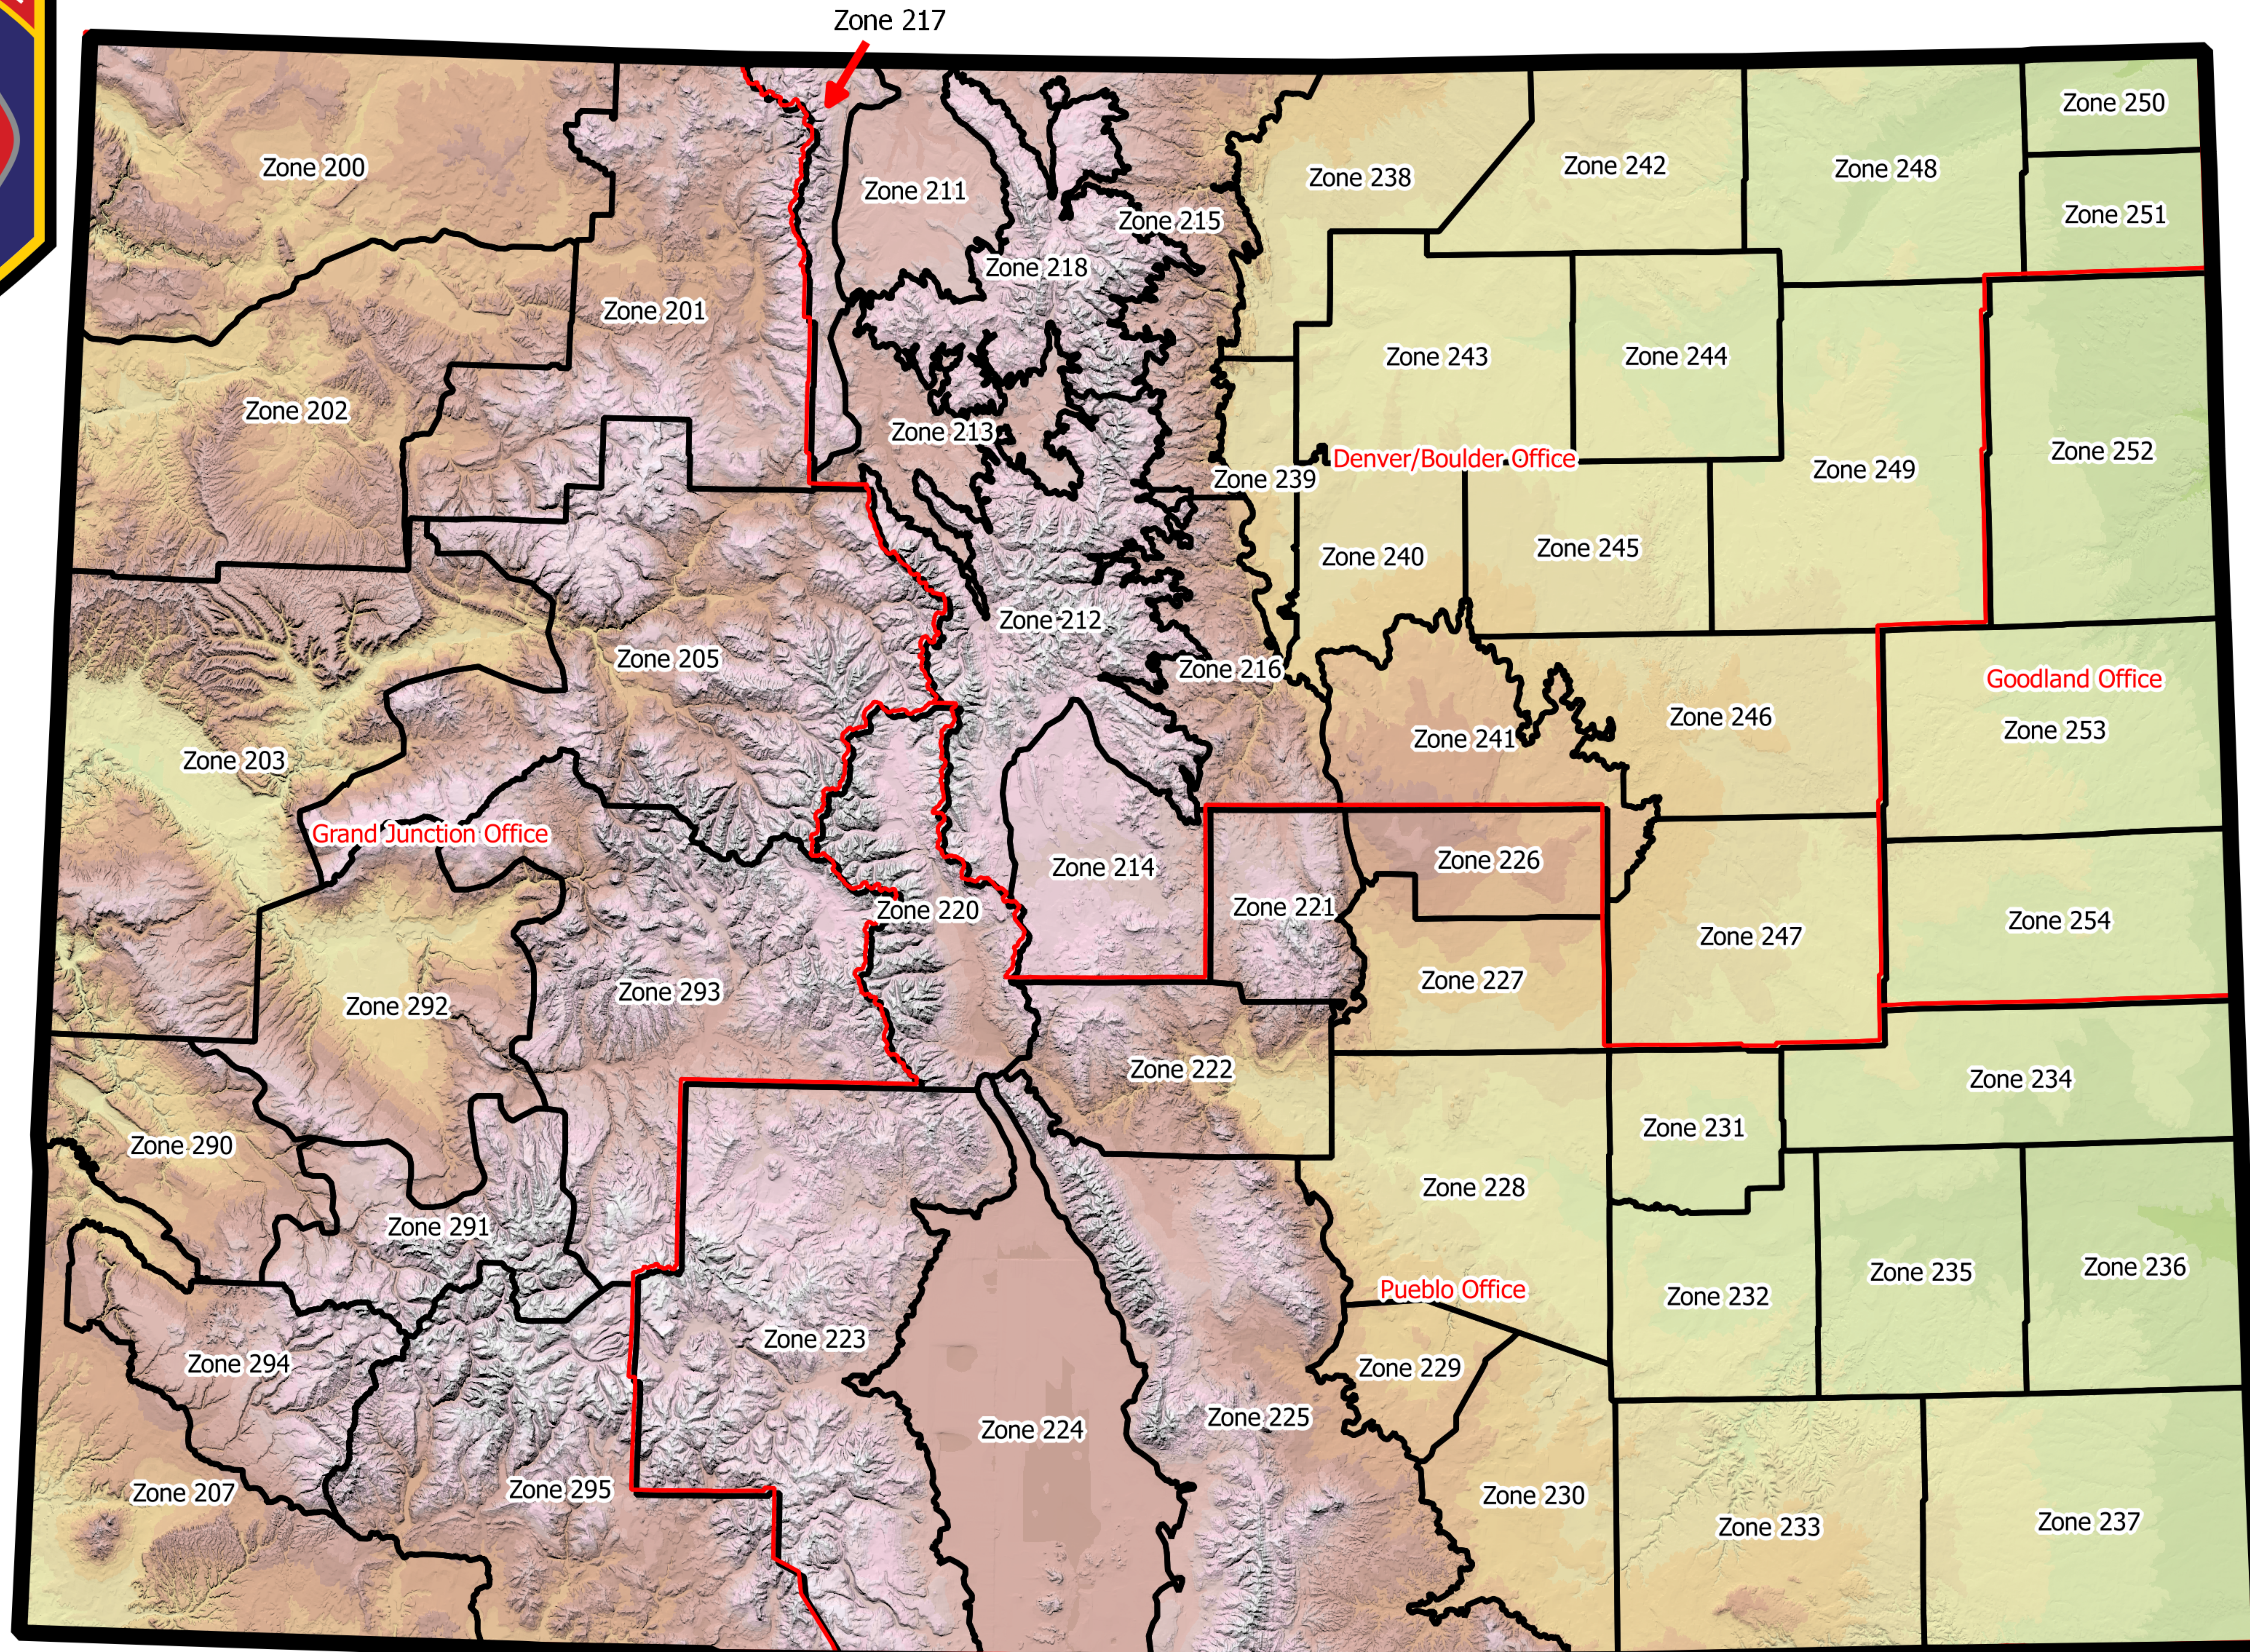

# Colorado Division of Fire Prevention and Control NOAA National Weather Service - Fire Weather Zones

**NWS Layers**

- colorado office bounds
- co fire weather zones

The information contained in this map is based on the most currently available data and has been checked for accuracy. DFPC does not guarantee the accuracy of any information presented, is not liable in any respect for any errors or omissions, and is not responsible for determining "fitness for use."