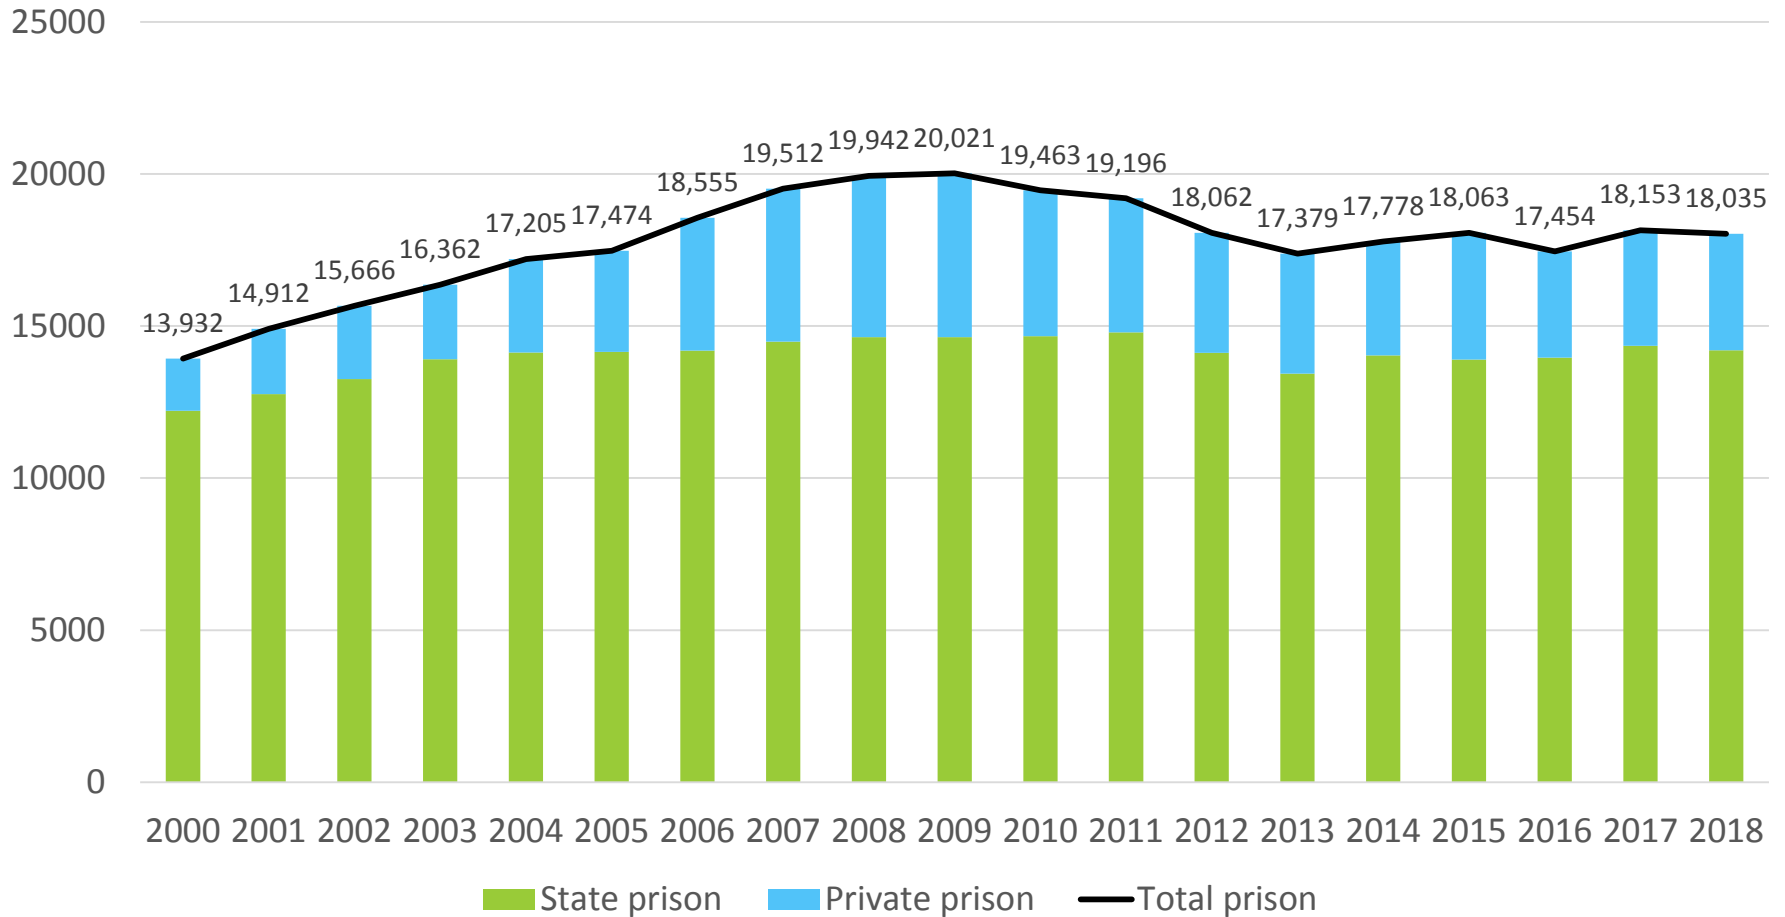

Custody Prison Population

Note: Data reflects prisoners held in DOC prison facilities on June 30 of that fiscal year.

Source: Colorado Department of Corrections, *Monthly Population and Capacity Report, June 2014; June 2018.*