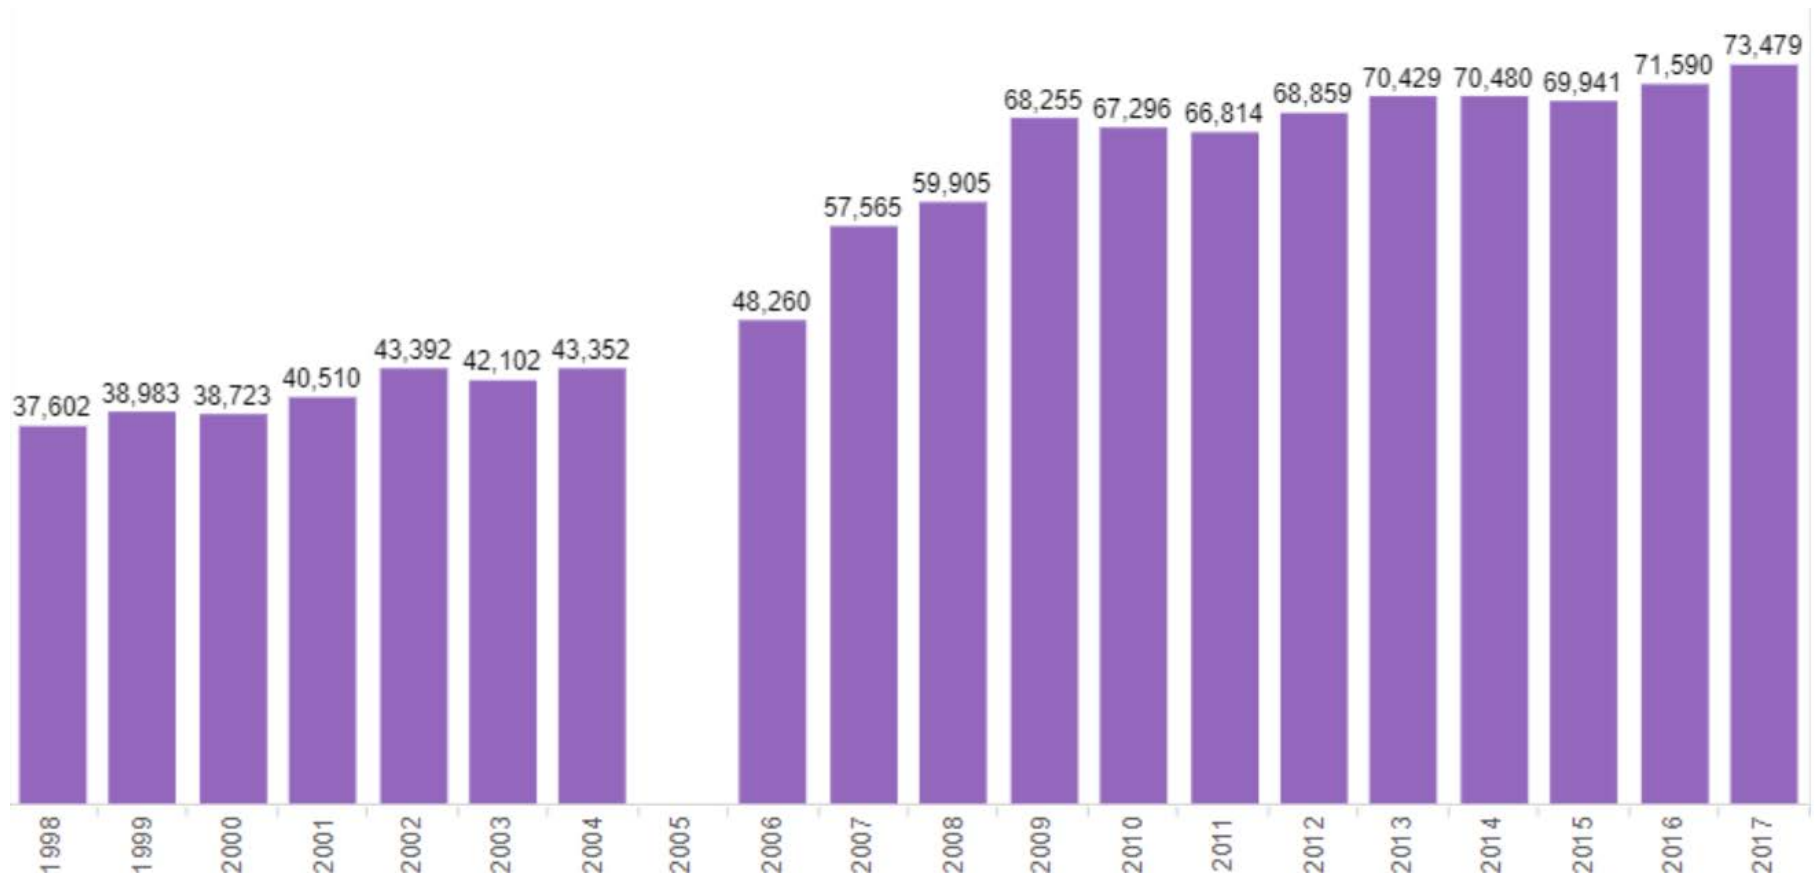

Adult Probation

Note: Data reflects annual census of probationers published in Colorado Judicial Branch, Annual Statistics Reports.

Source: Colorado Division of Criminal Justice, Office of Research and Statistics,
<https://www.colorado.gov/pacific/dcj-ors/ors-crimestats>