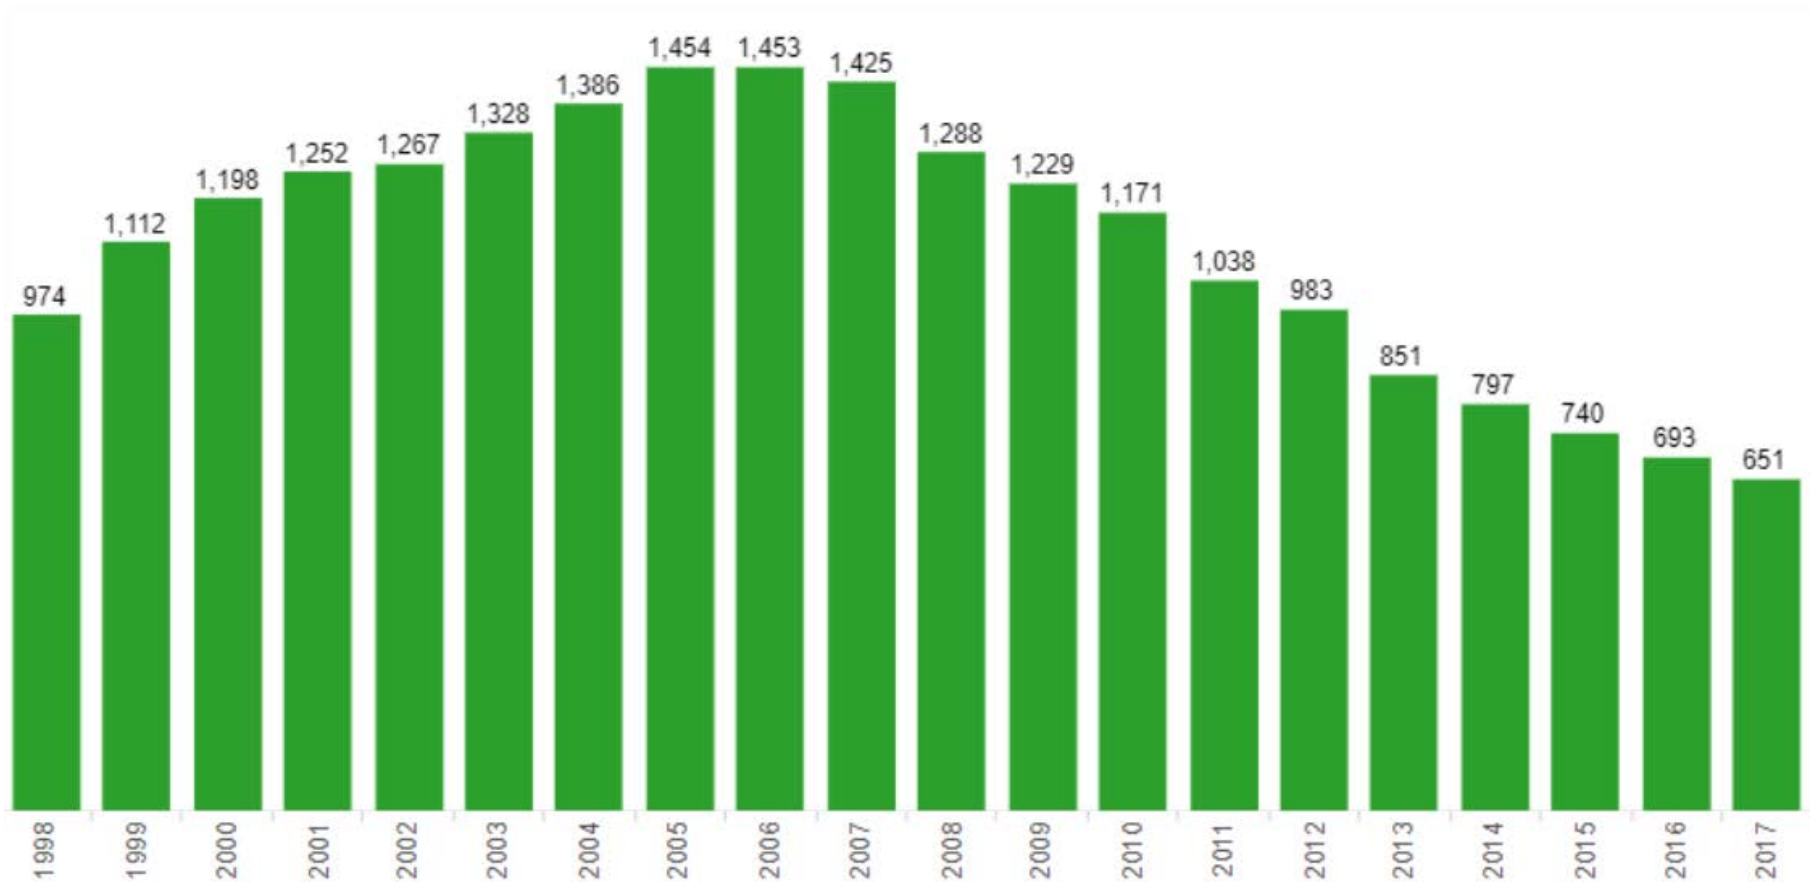

Division of Youth Services

Note: Data reflects average daily population of committed residential youth in the Division of Youth Services, as of June 30.

Source: Colorado Division of Criminal Justice, Office of Research and Statistics,
<https://www.colorado.gov/pacific/dcj-ors/ors-crimestats>