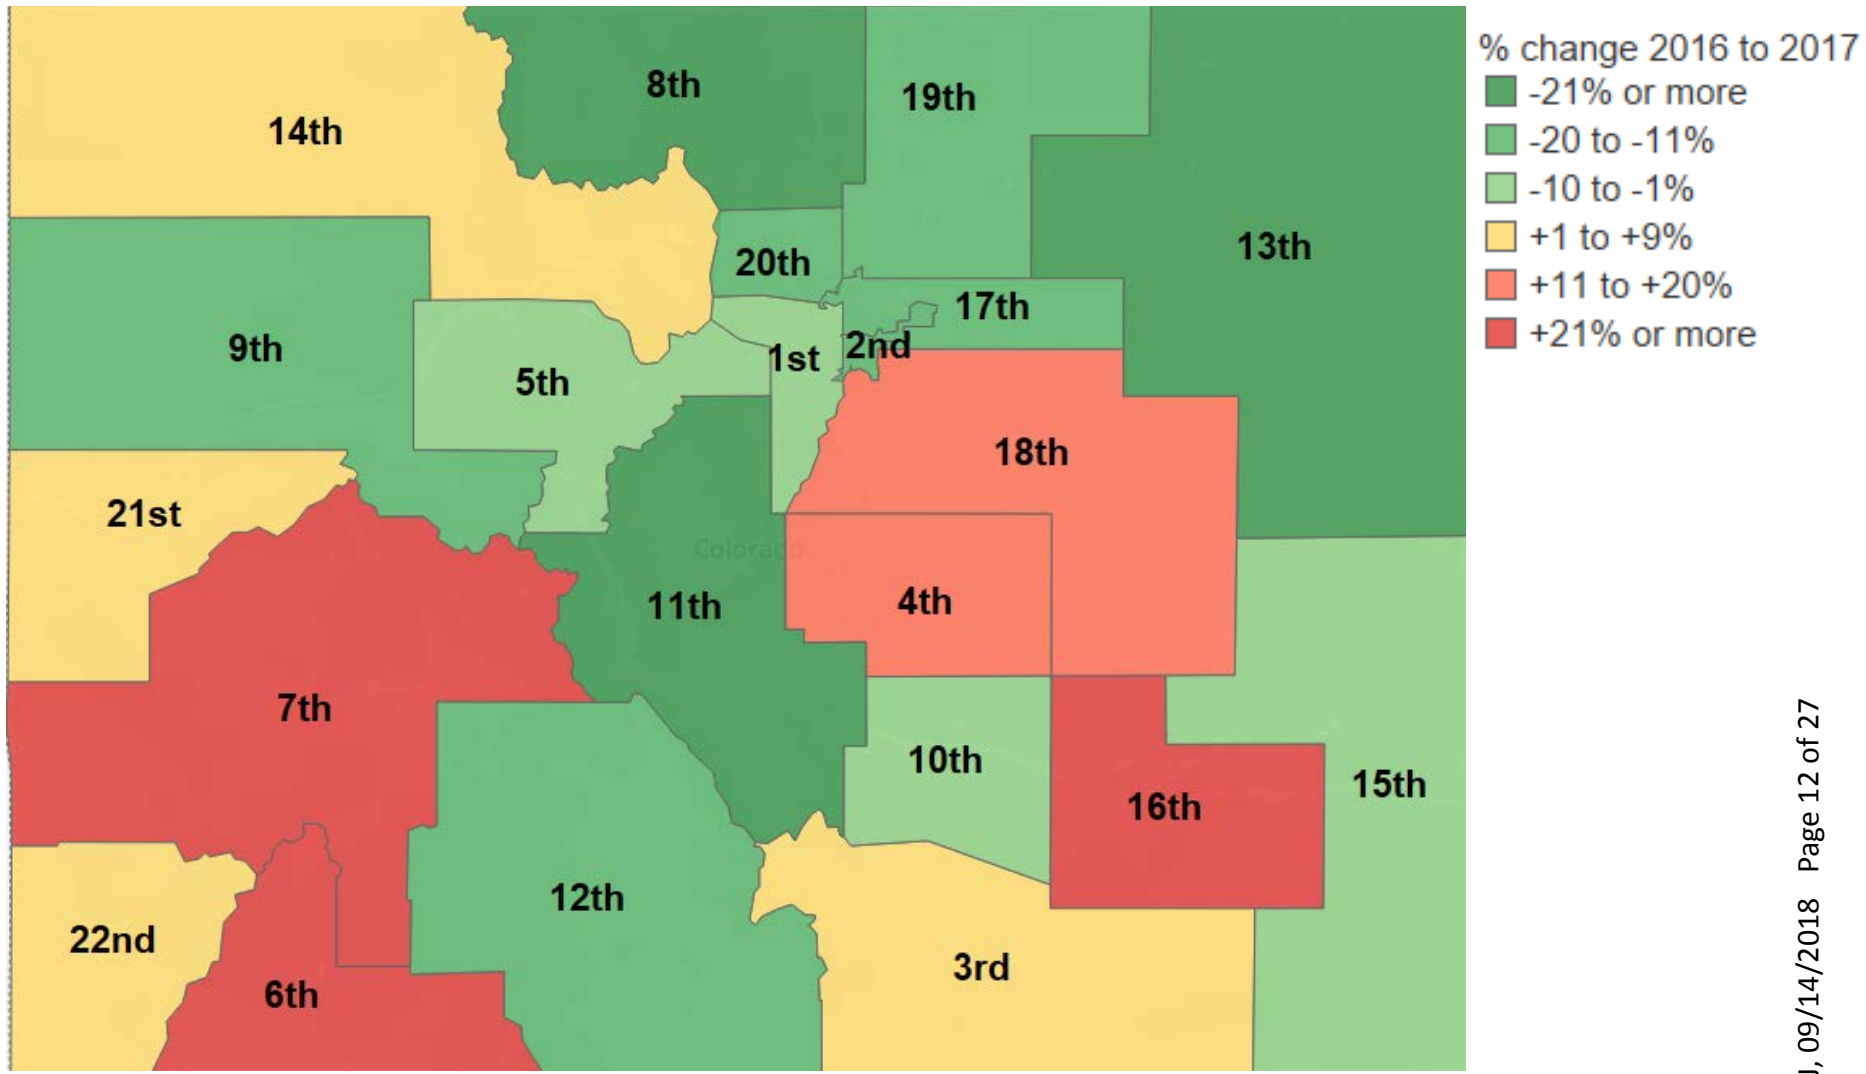

Juvenile Delinquency Filing Rate Change, 2016 to 2017