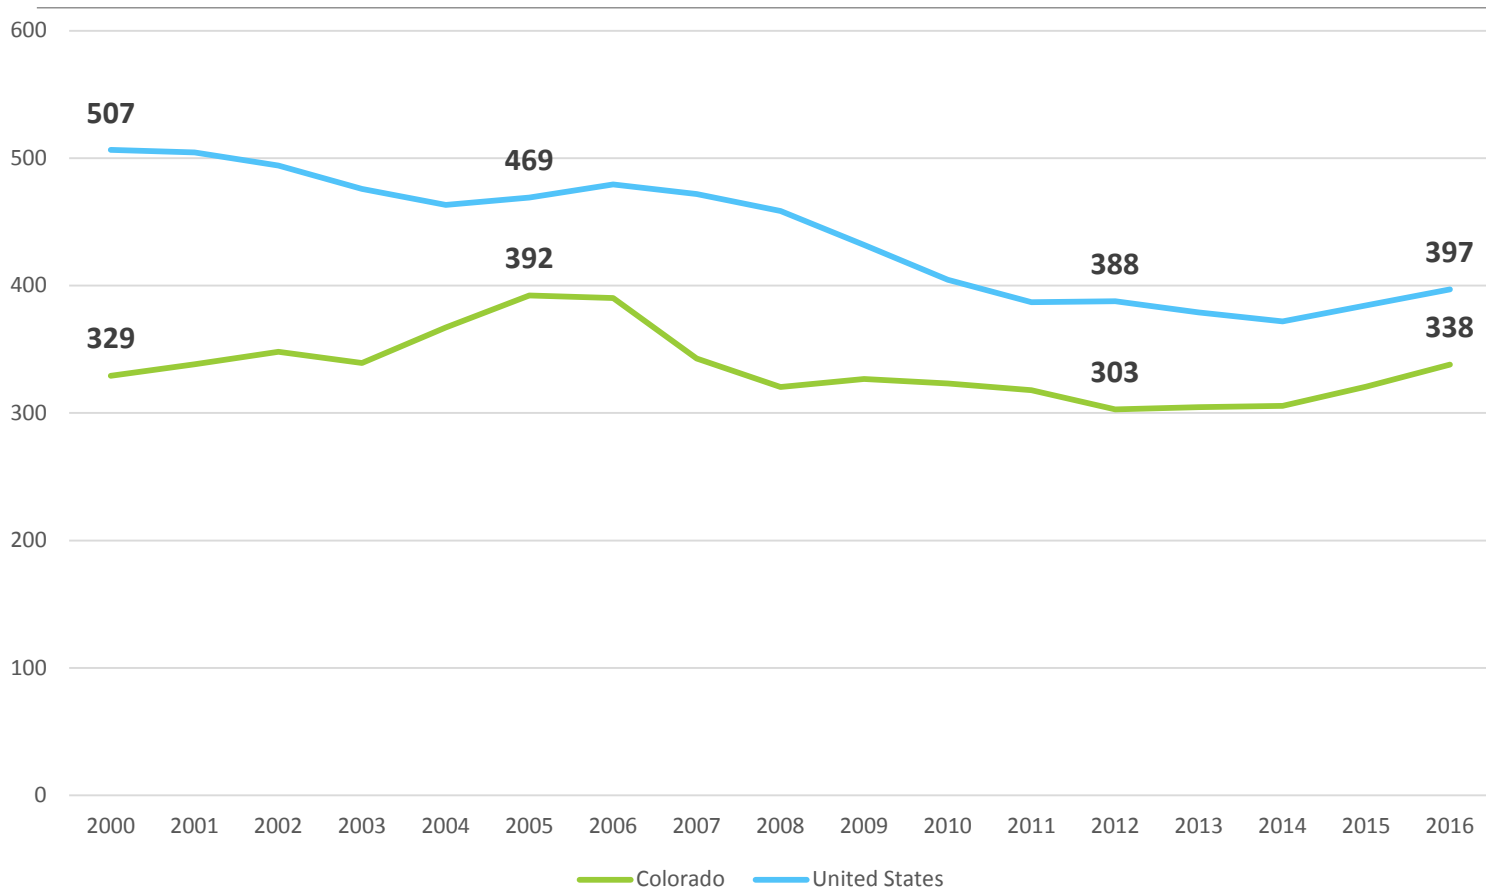

Crime & Justice Trends

JACK K. REED

OFFICE OF RESEARCH & STATISTICS

DIVISION OF CRIMINAL JUSTICE

COLORADO DEPARTMENT OF PUBLIC SAFETY

Presentation to the Colorado Commission on Criminal and Juvenile Justice – September 14, 2018

Crime & Justice Trends

- ❖ Offense Rates
- ❖ Court Filings
- ❖ Competency Evaluations & Restorations
- ❖ Youth Corrections
- ❖ Adult Corrections

Offense Rates

Violent Crime Rate

Note: Data reflect figures reported by the Colorado Bureau of Investigation's report, *Crime in Colorado* and the Federal Bureau of Investigation's report, *Crime in the United States*. Violent crime includes homicide/non-negligent manslaughter, rape, robbery, and aggravated assault.