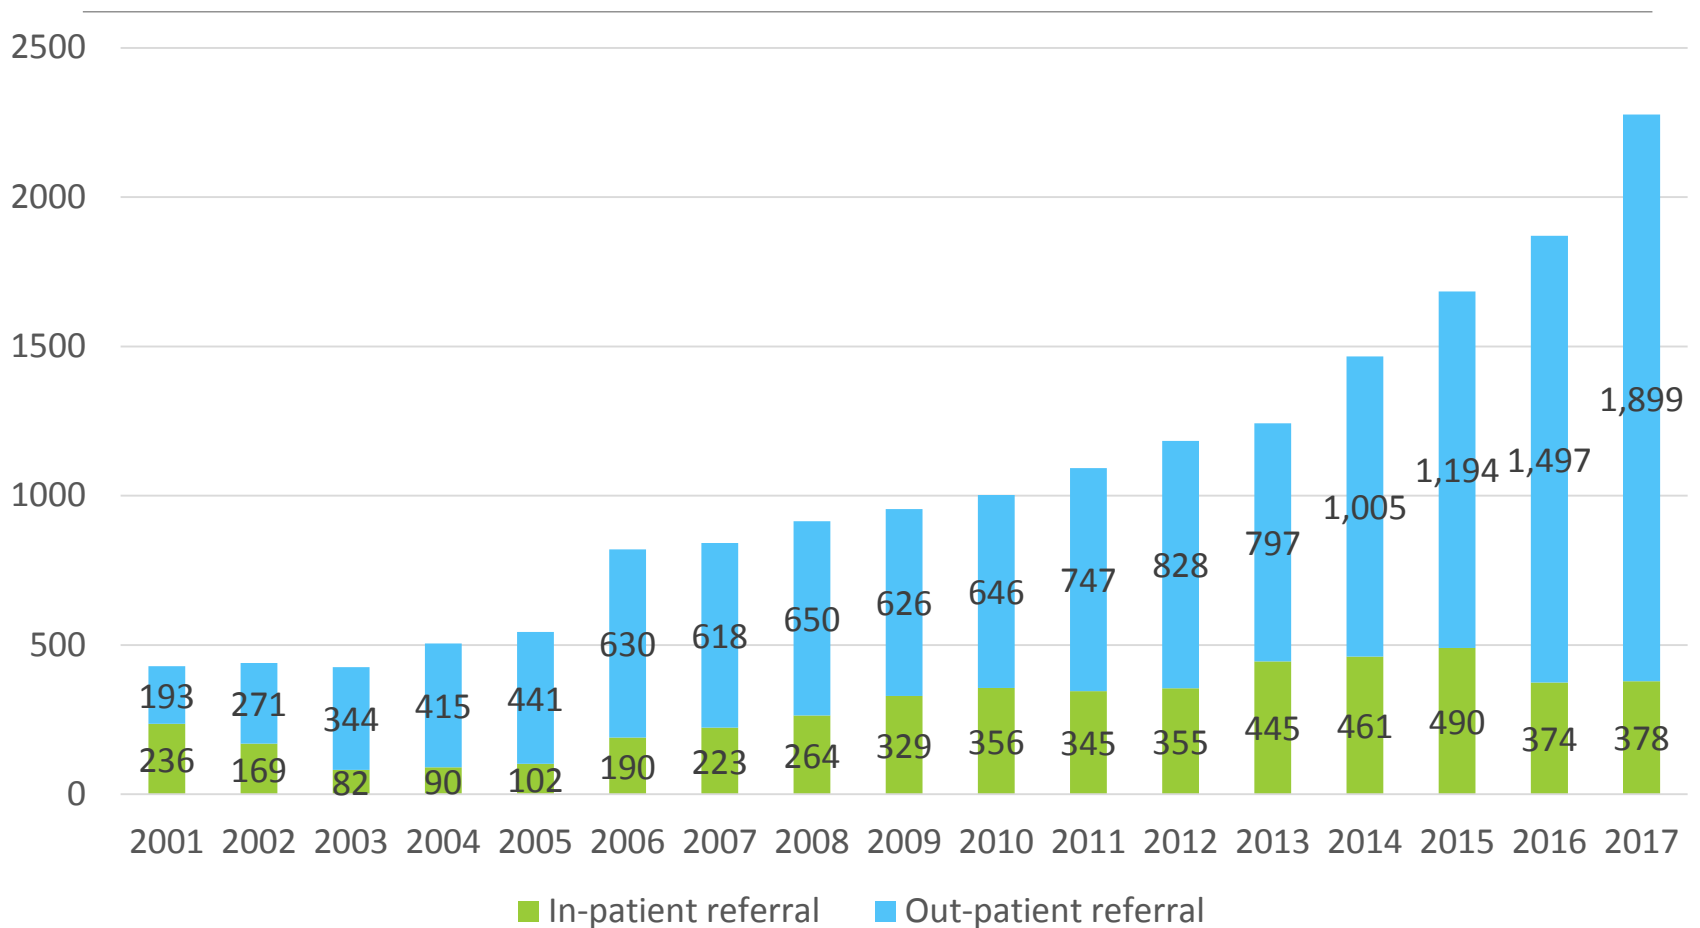

Source: Colorado Judicial Branch, *Annual Statistical Report, Fiscal Year 2008 (2008); Fiscal Year 2017 (2017)*.

COLORADO JUDICIAL DISTRICTS

Felony Filing Rate, 2017

Note: Data reflect felony filings per 100,000 population 18 years or older in the judicial district.
 Source: Colorado Judicial Branch, *Annual Statistical Report, Fiscal Year 2017 (2017)*; Colorado State Office of Demography.

Felony Filing Rate Change, 2016 to 2017

Juvenile Delinquency Filing Rate, 2017

Juvenile Delinquency Filing Rate Change, 2016 to 2017

Competency Evaluations & Restorations

Referrals for Competency Evaluations