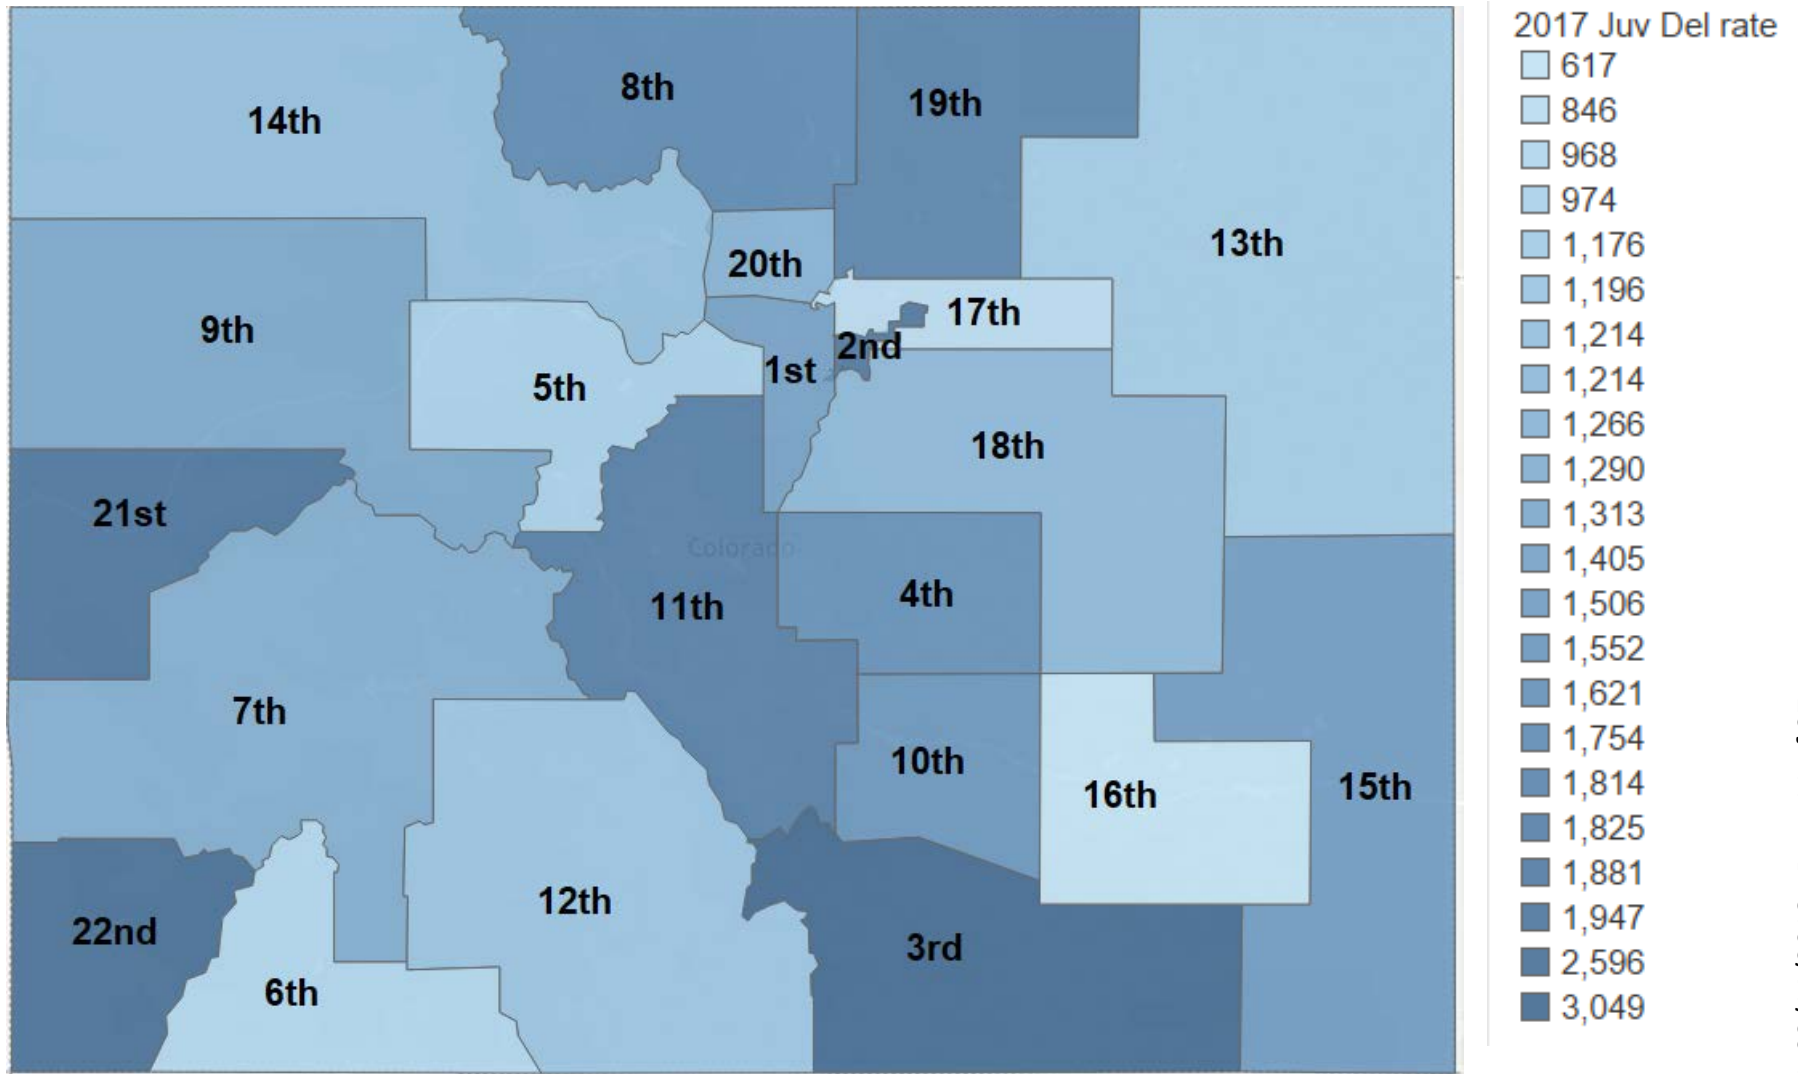

Juvenile Delinquency Filing Rate, 2017