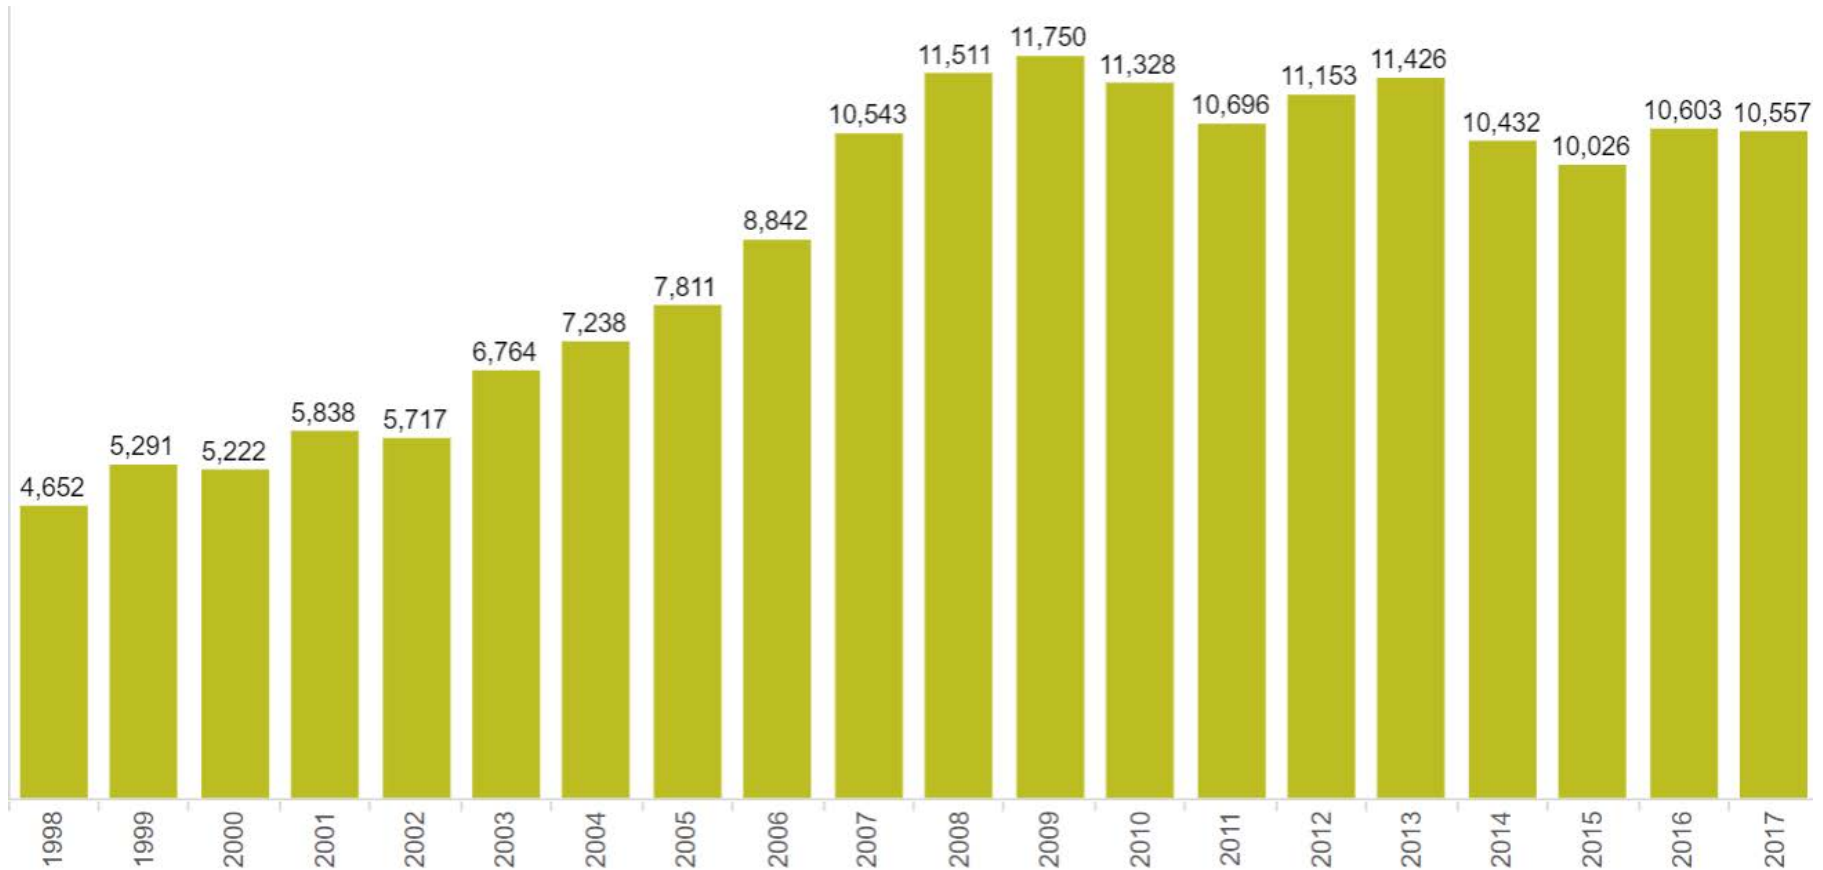

Adult Parole Population

Note: Data reflect DOC monthly population reports on June 30 of the fiscal year.

Source: Colorado Division of Criminal Justice, Office of Research and Statistics,
<https://www.colorado.gov/pacific/dcj-ors/ors-crimestats>