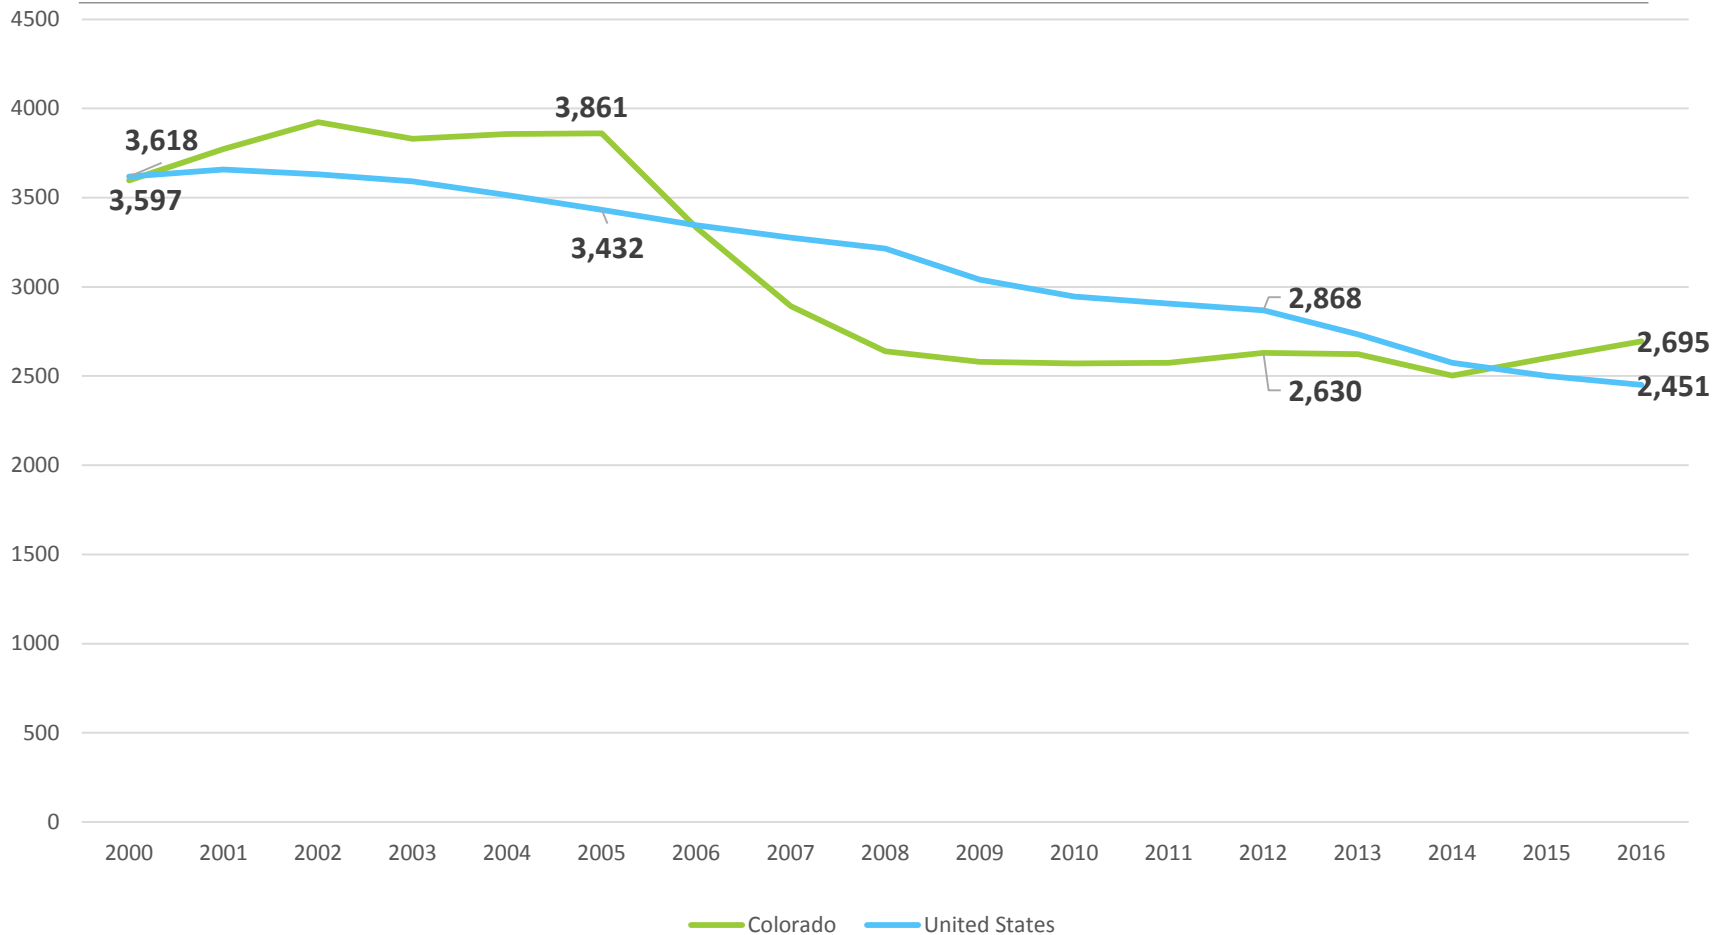

Property Crime Rate

Note: Data reflect figures reported by the Colorado Bureau of Investigation's report, *Crime in Colorado* and the Federal Bureau of Investigation's report, *Crime in the United States*. Property crime includes burglary, larceny-theft, and motor vehicle theft.

Source: Colorado Division of Criminal Justice, Office of Research and Statistics, <https://www.colorado.gov/pacific/dcj-ors/ors-crimestats>