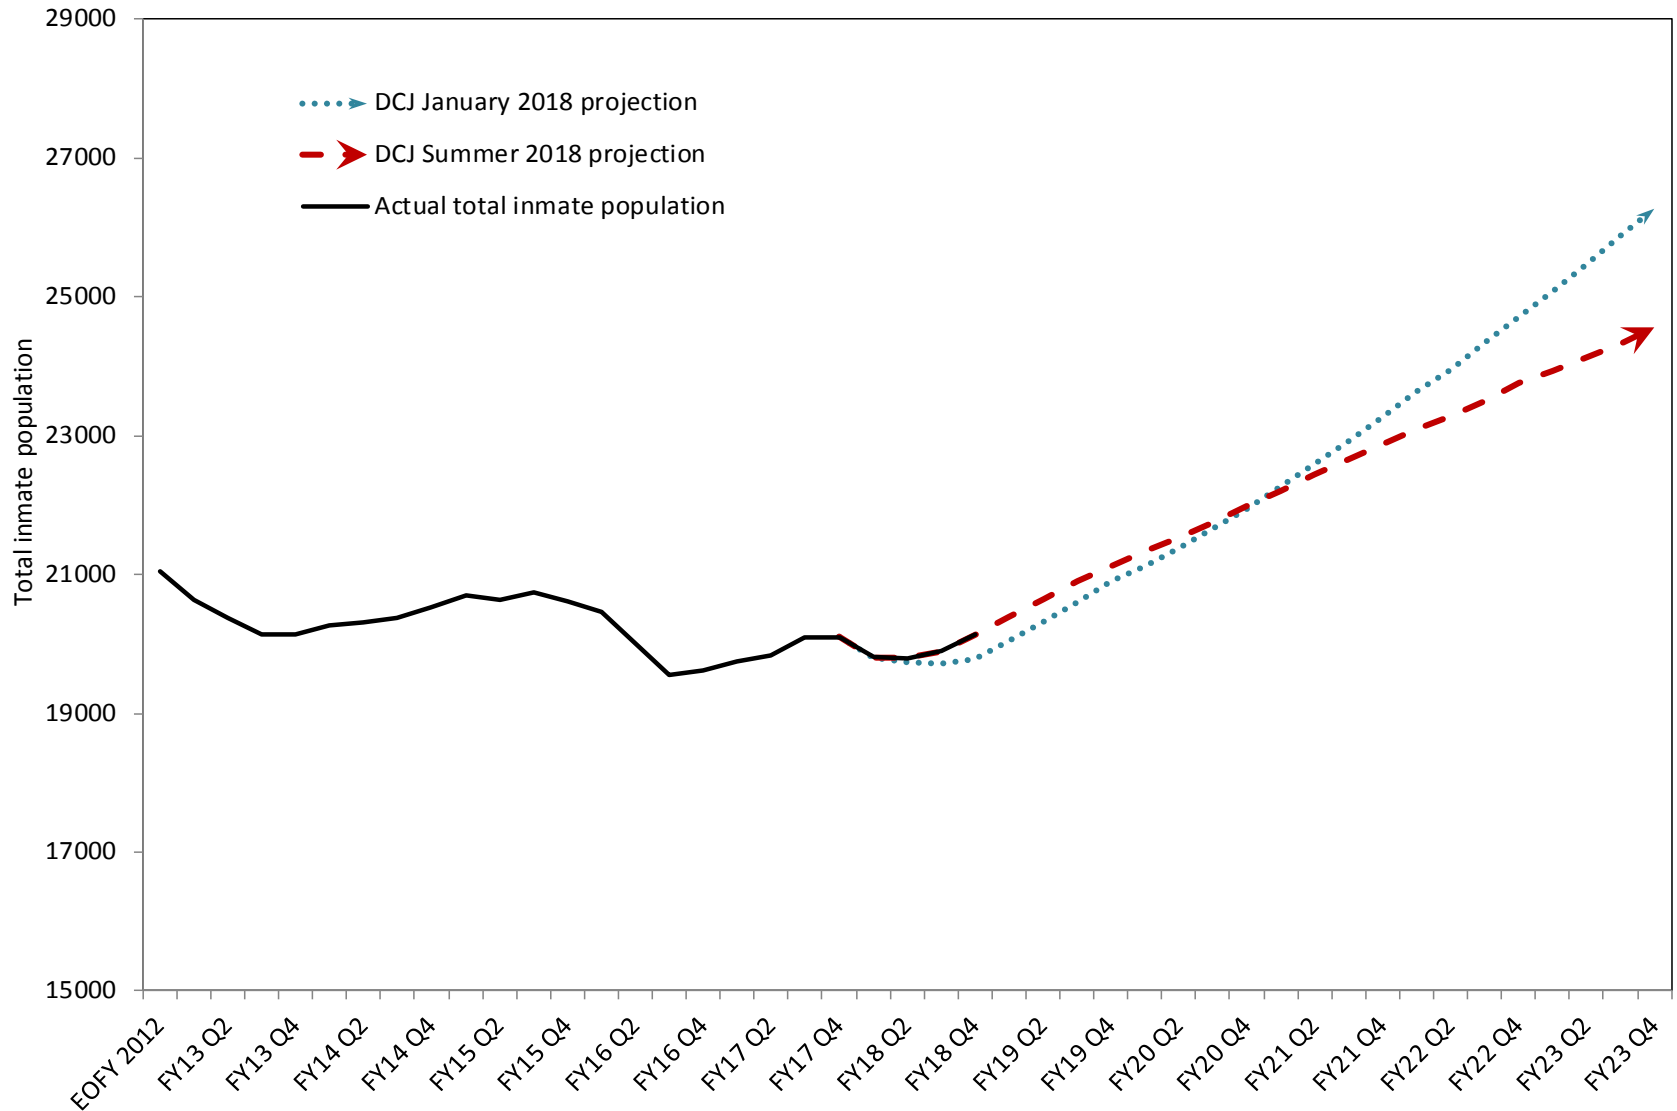

DOC Total Inmate Population Projection