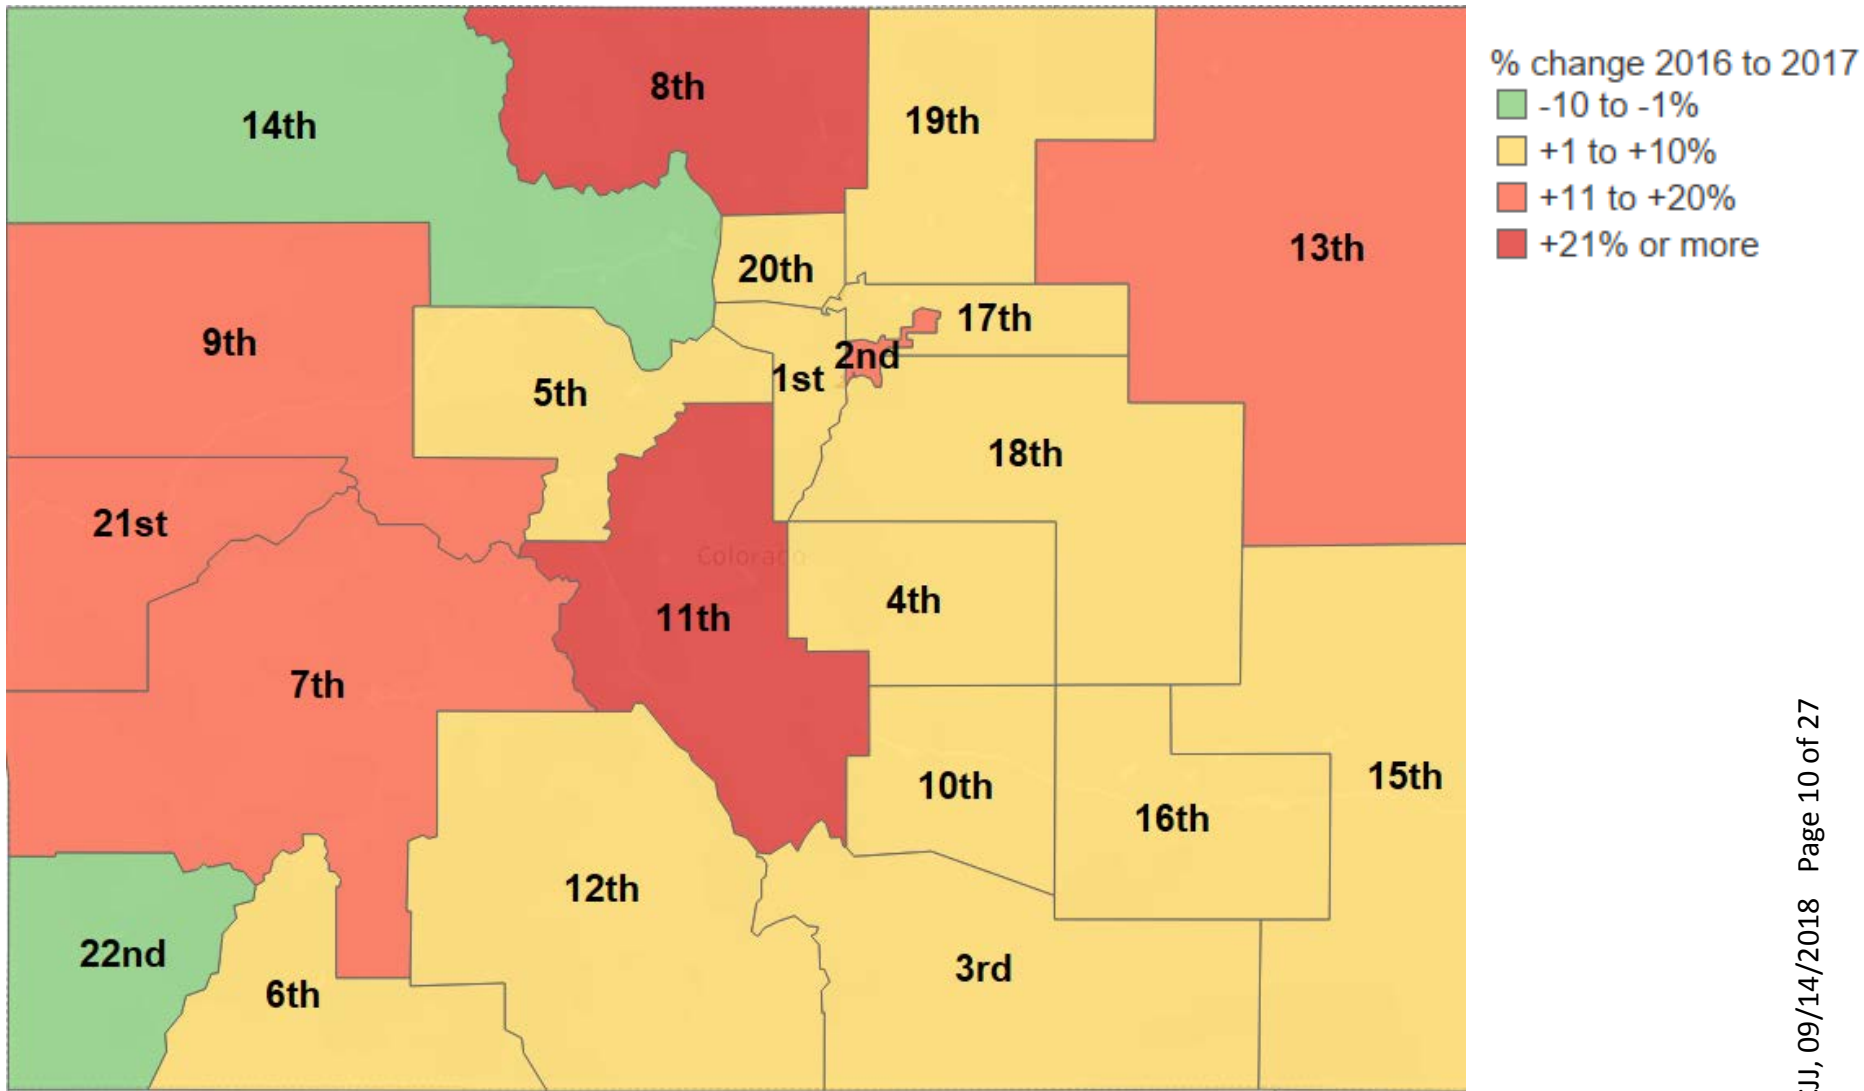

Felony Filing Rate Change, 2016 to 2017