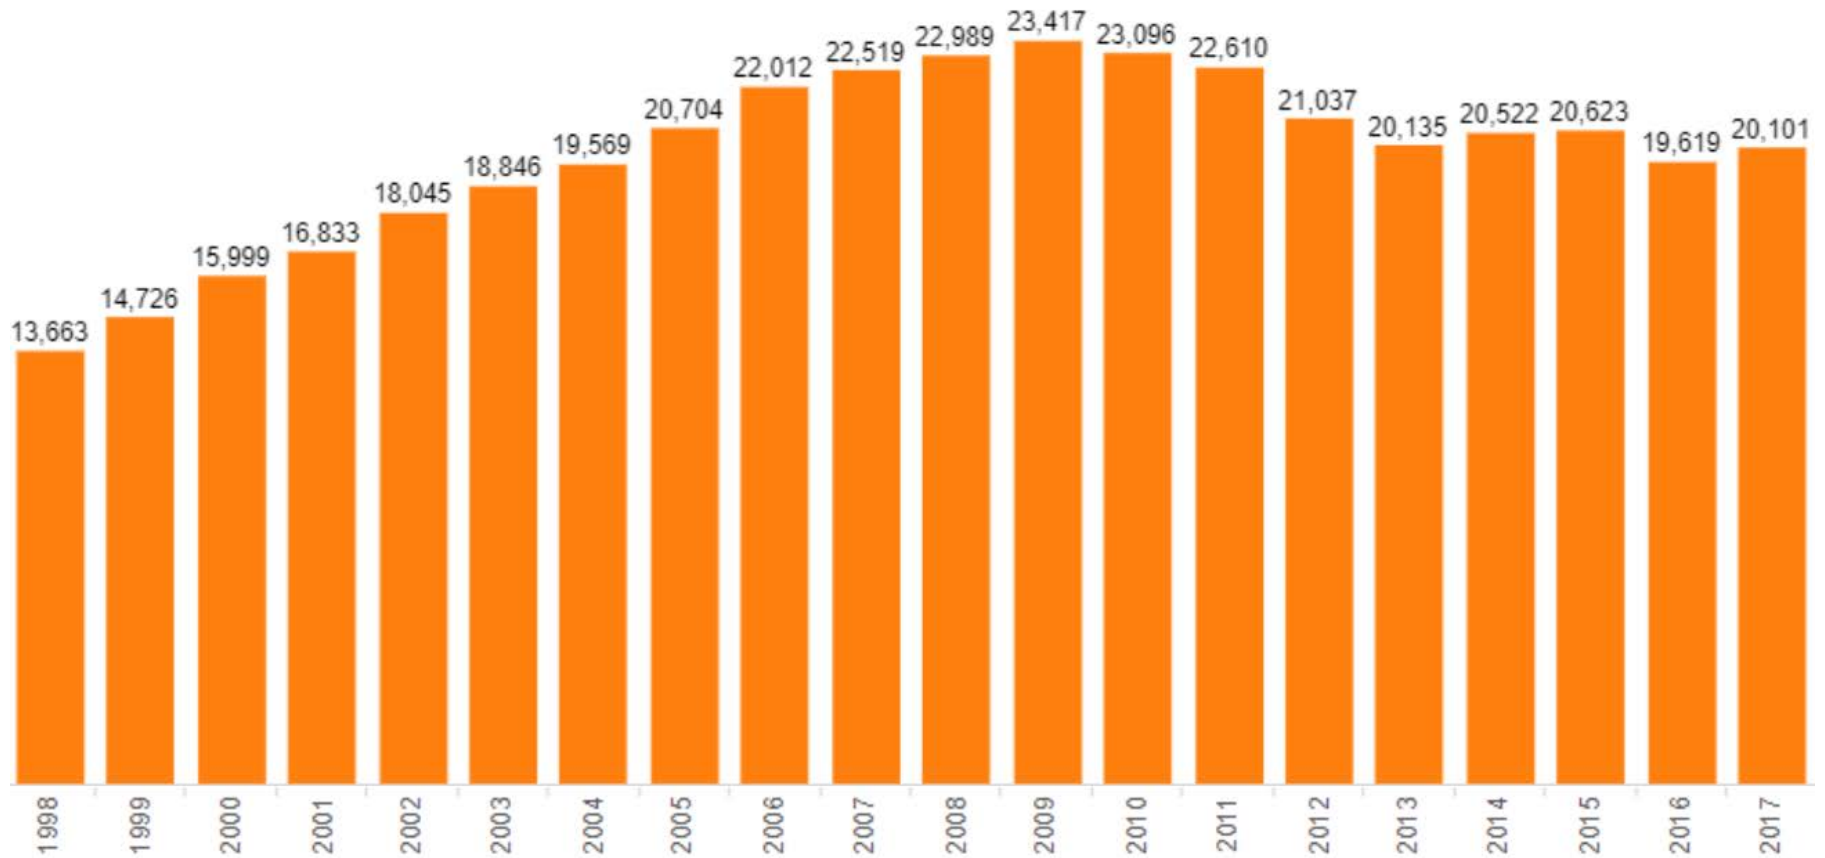

Total DOC Population

Note: Data reflect DOC monthly population reports on June 30 of the fiscal year.

Source: Colorado Division of Criminal Justice, Office of Research and Statistics,
<https://www.colorado.gov/pacific/dcj-ors/ors-crimestats>