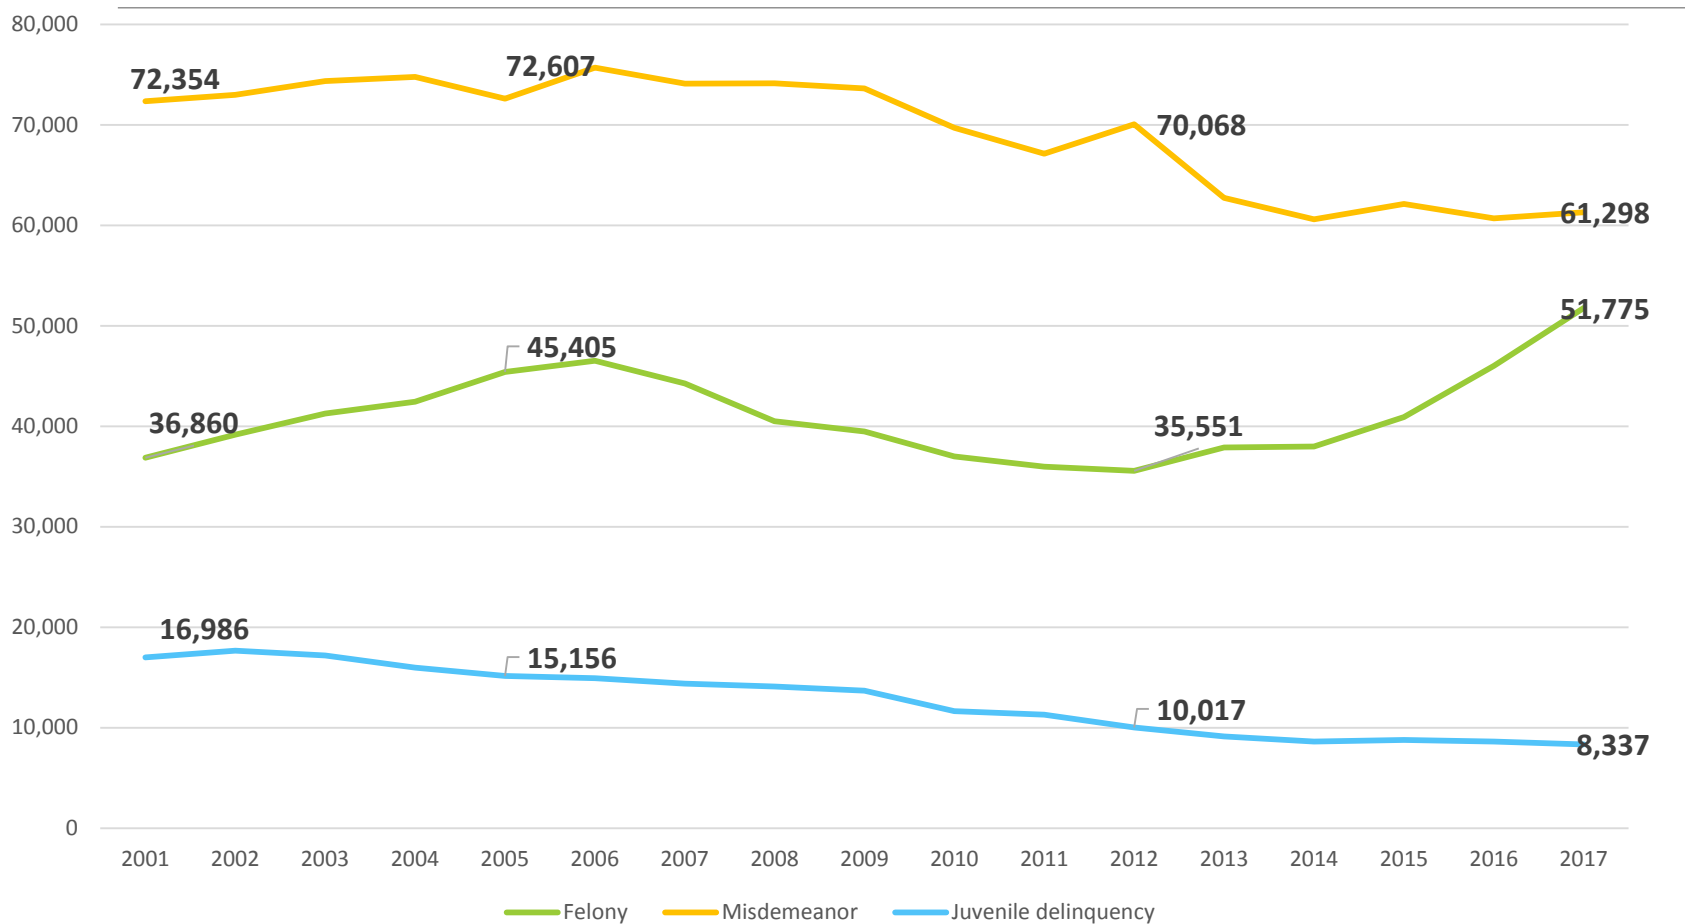

Court filings

Note: Misdemeanor filings do not include Denver County Court.

Source: Colorado Judicial Branch, *Annual Statistical Report, Fiscal Year 2008 (2008); Fiscal Year 2017 (2017)*.