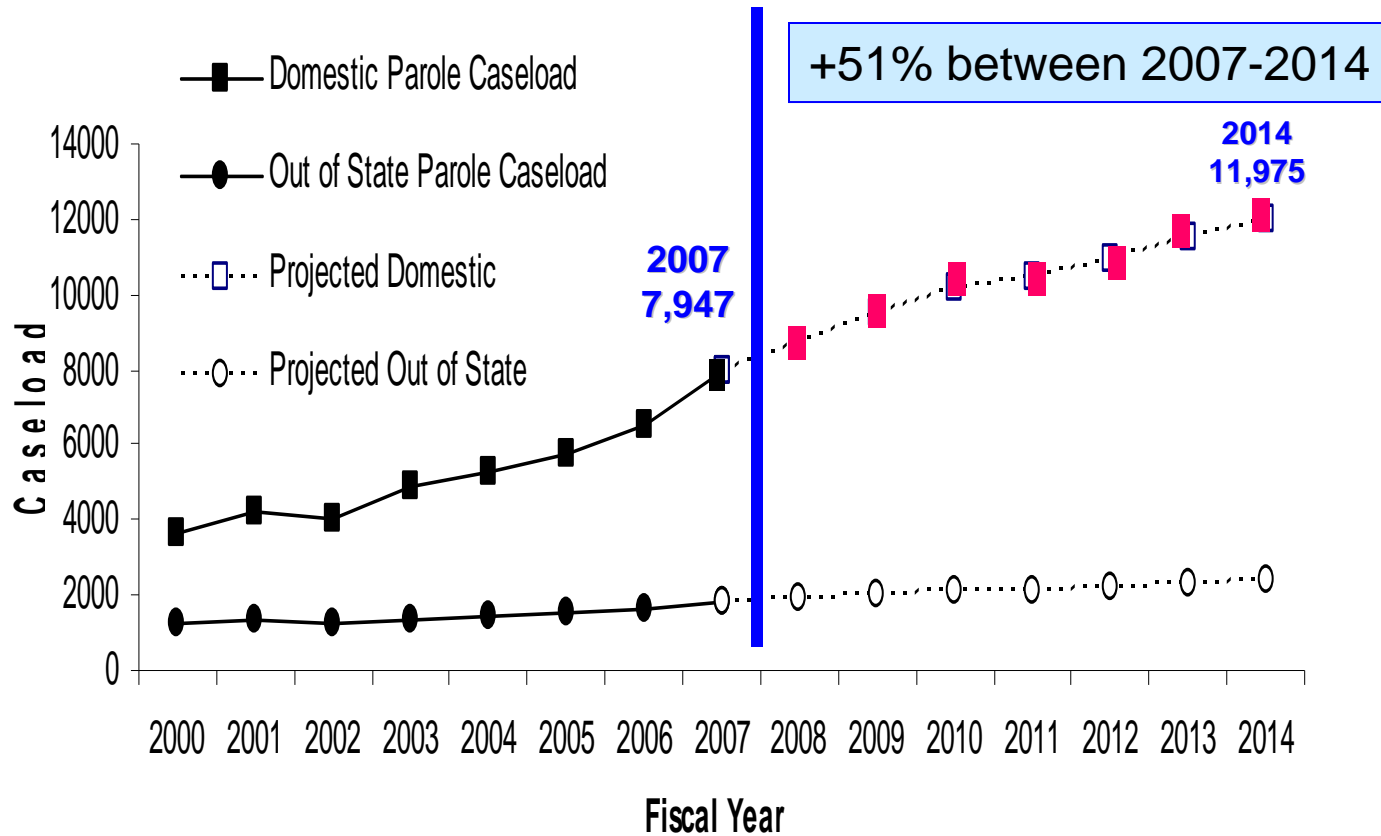

Colorado Parole Population: Actual and Forecast 2000-2014