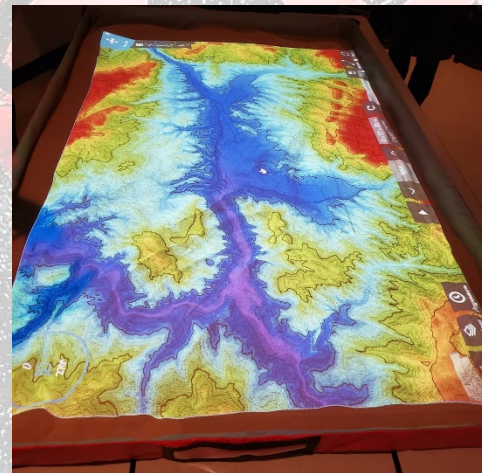

S-200 Initial Attack Incident Commander

February 3-5, 2020 in Eagle Colorado

Please join Eagle Valley Wildland land for the presentation of S-200, This course is designed to meet the training needs of the Incident Commander Type 4 (ICT4). It is presented in a discussion/exercise format.

The six instructional units include Foundation Skills; Intelligence Gathering and Documentation; Size Up the Incident; Develop a Plan of Action; Post-fire Activities;

Evaluating Incident Objectives and manage the Incident. There will be additional training through simulation on the sand table and SimTable. The cadre will be focusing on challenging students in the role of IC in an escalating incident.