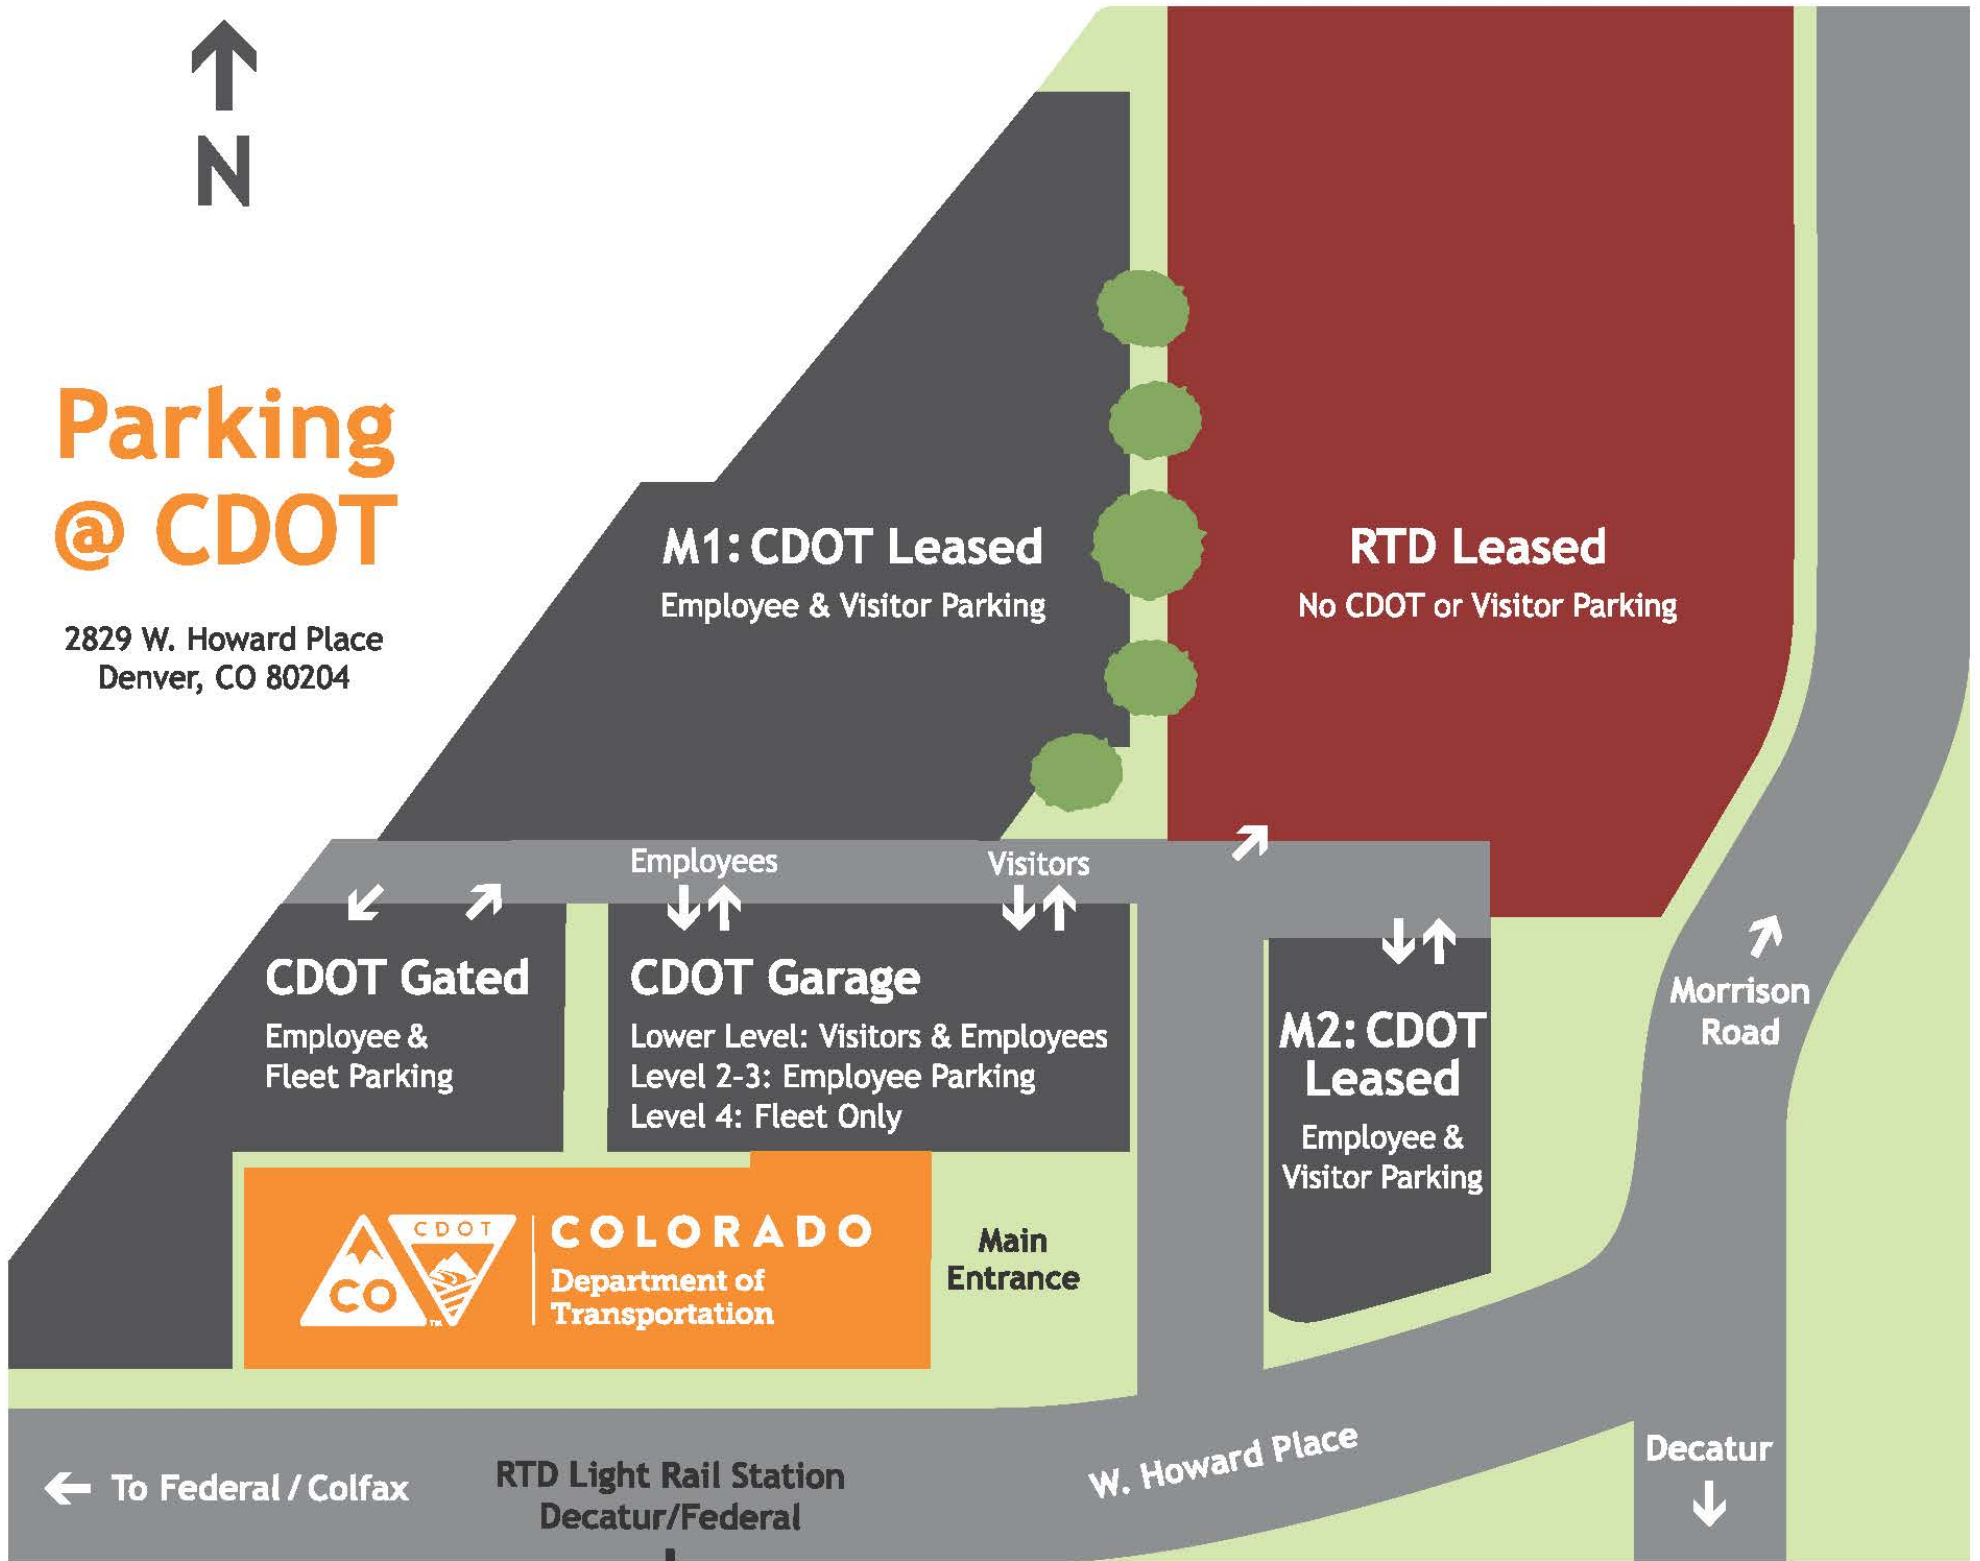

# Parking @ CDOT

2829 W. Howard Place  
Denver, CO 80204

**COLORADO**  
Department of  
Transportation

**Main  
Entrance**

← To Federal / Colfax

RTD Light Rail Station  
Decatur/Federal

W. Howard Place

Decatur